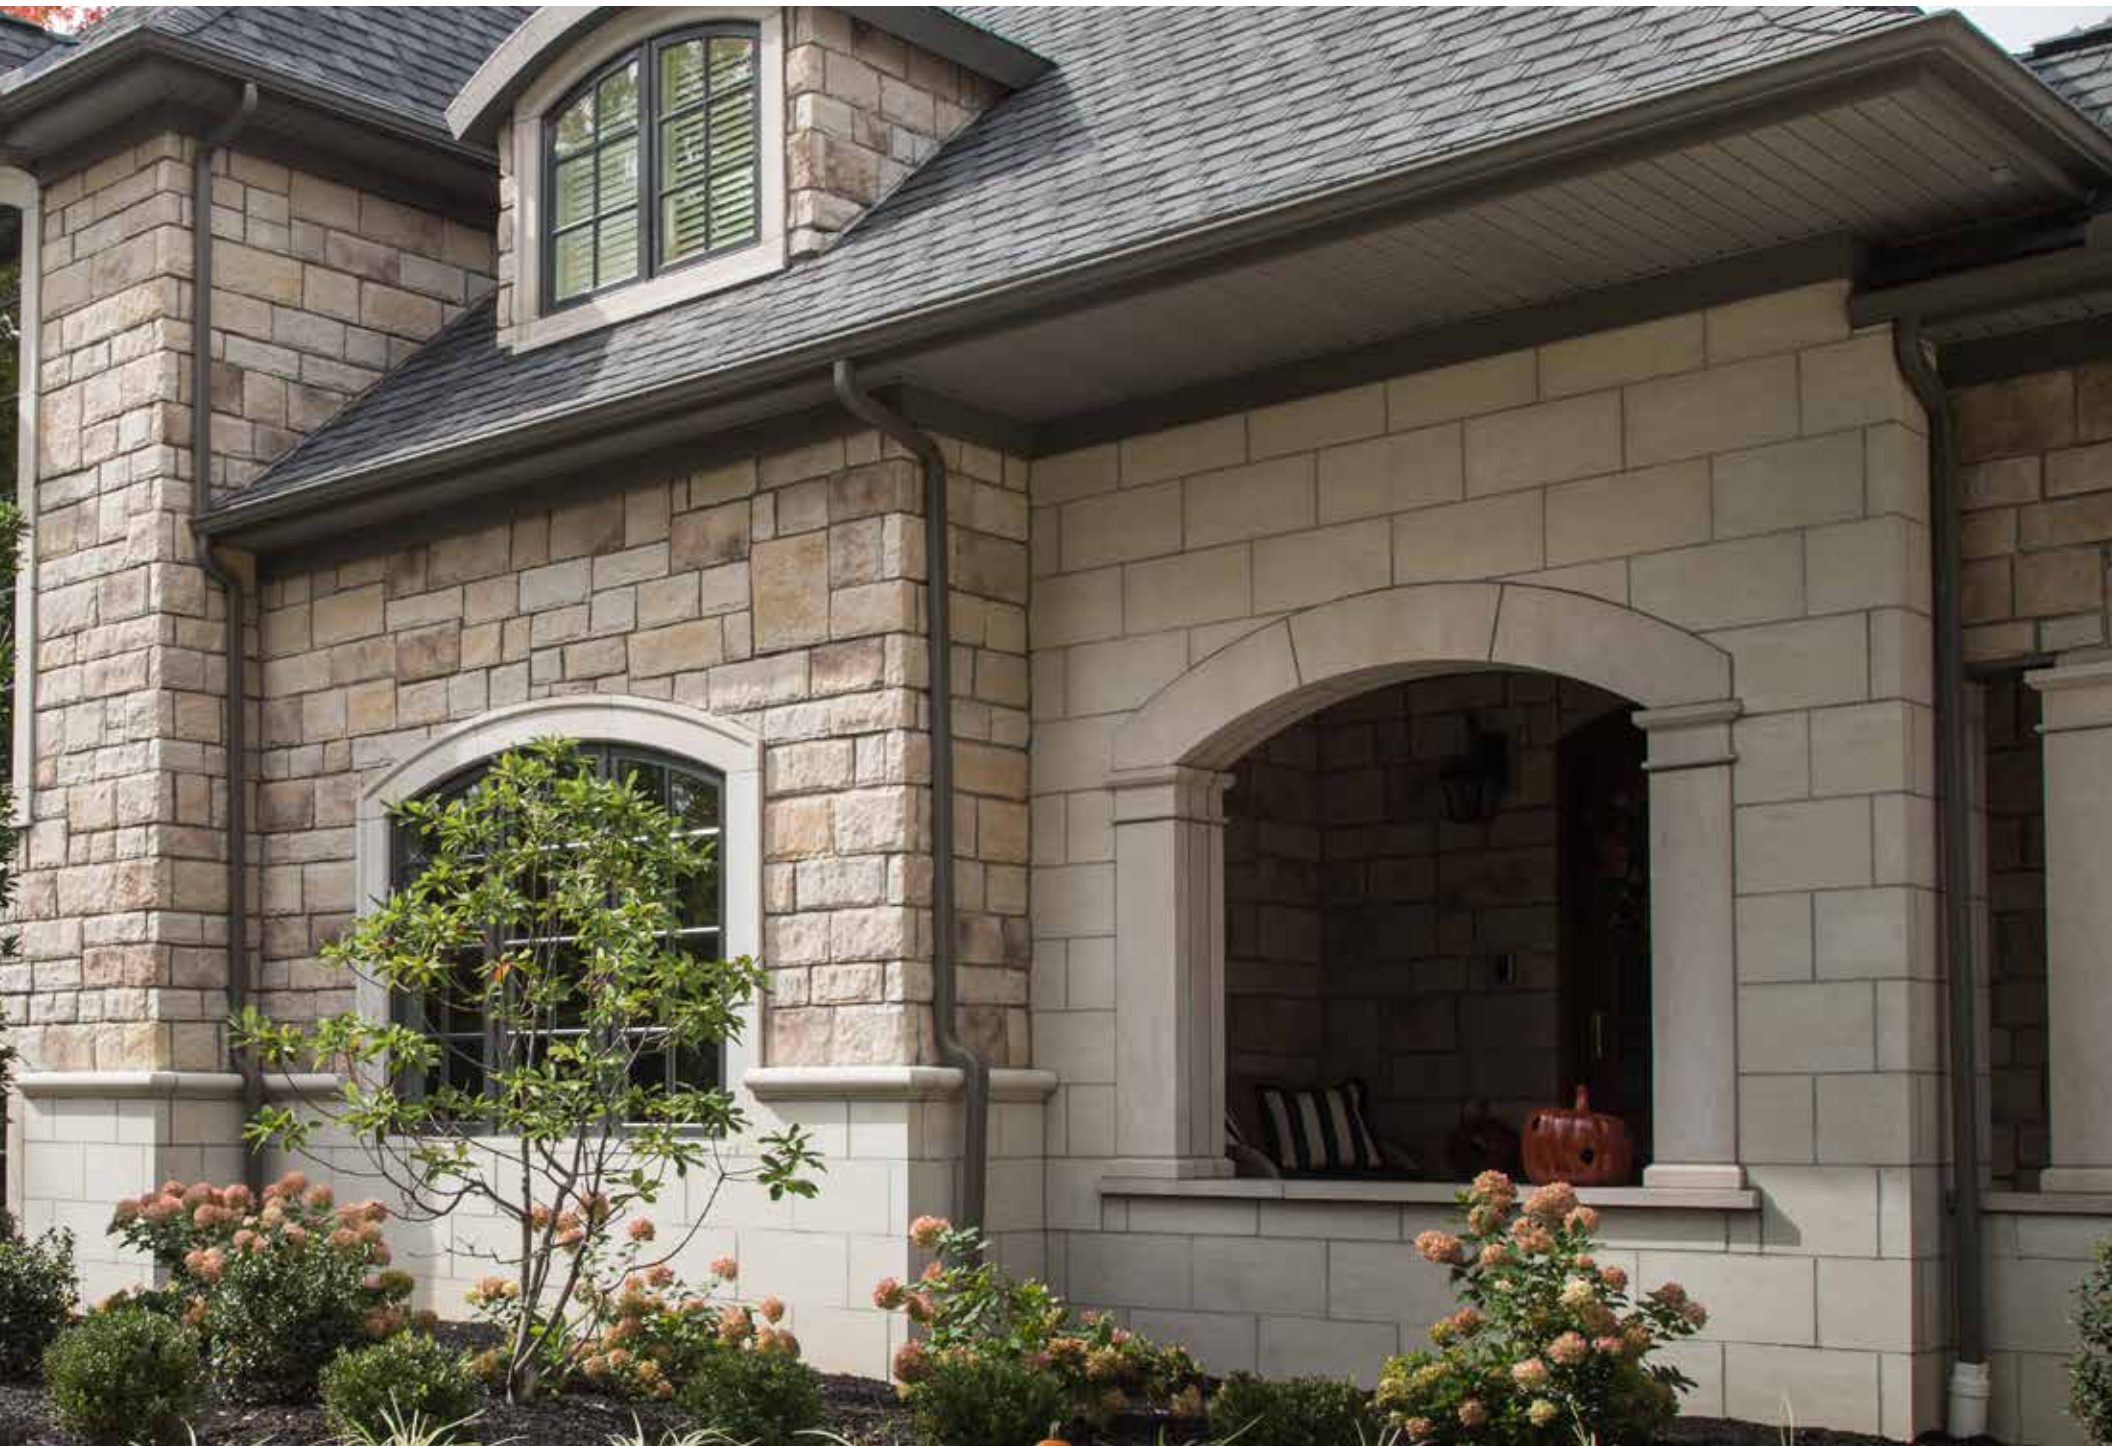

Catania Barnstone