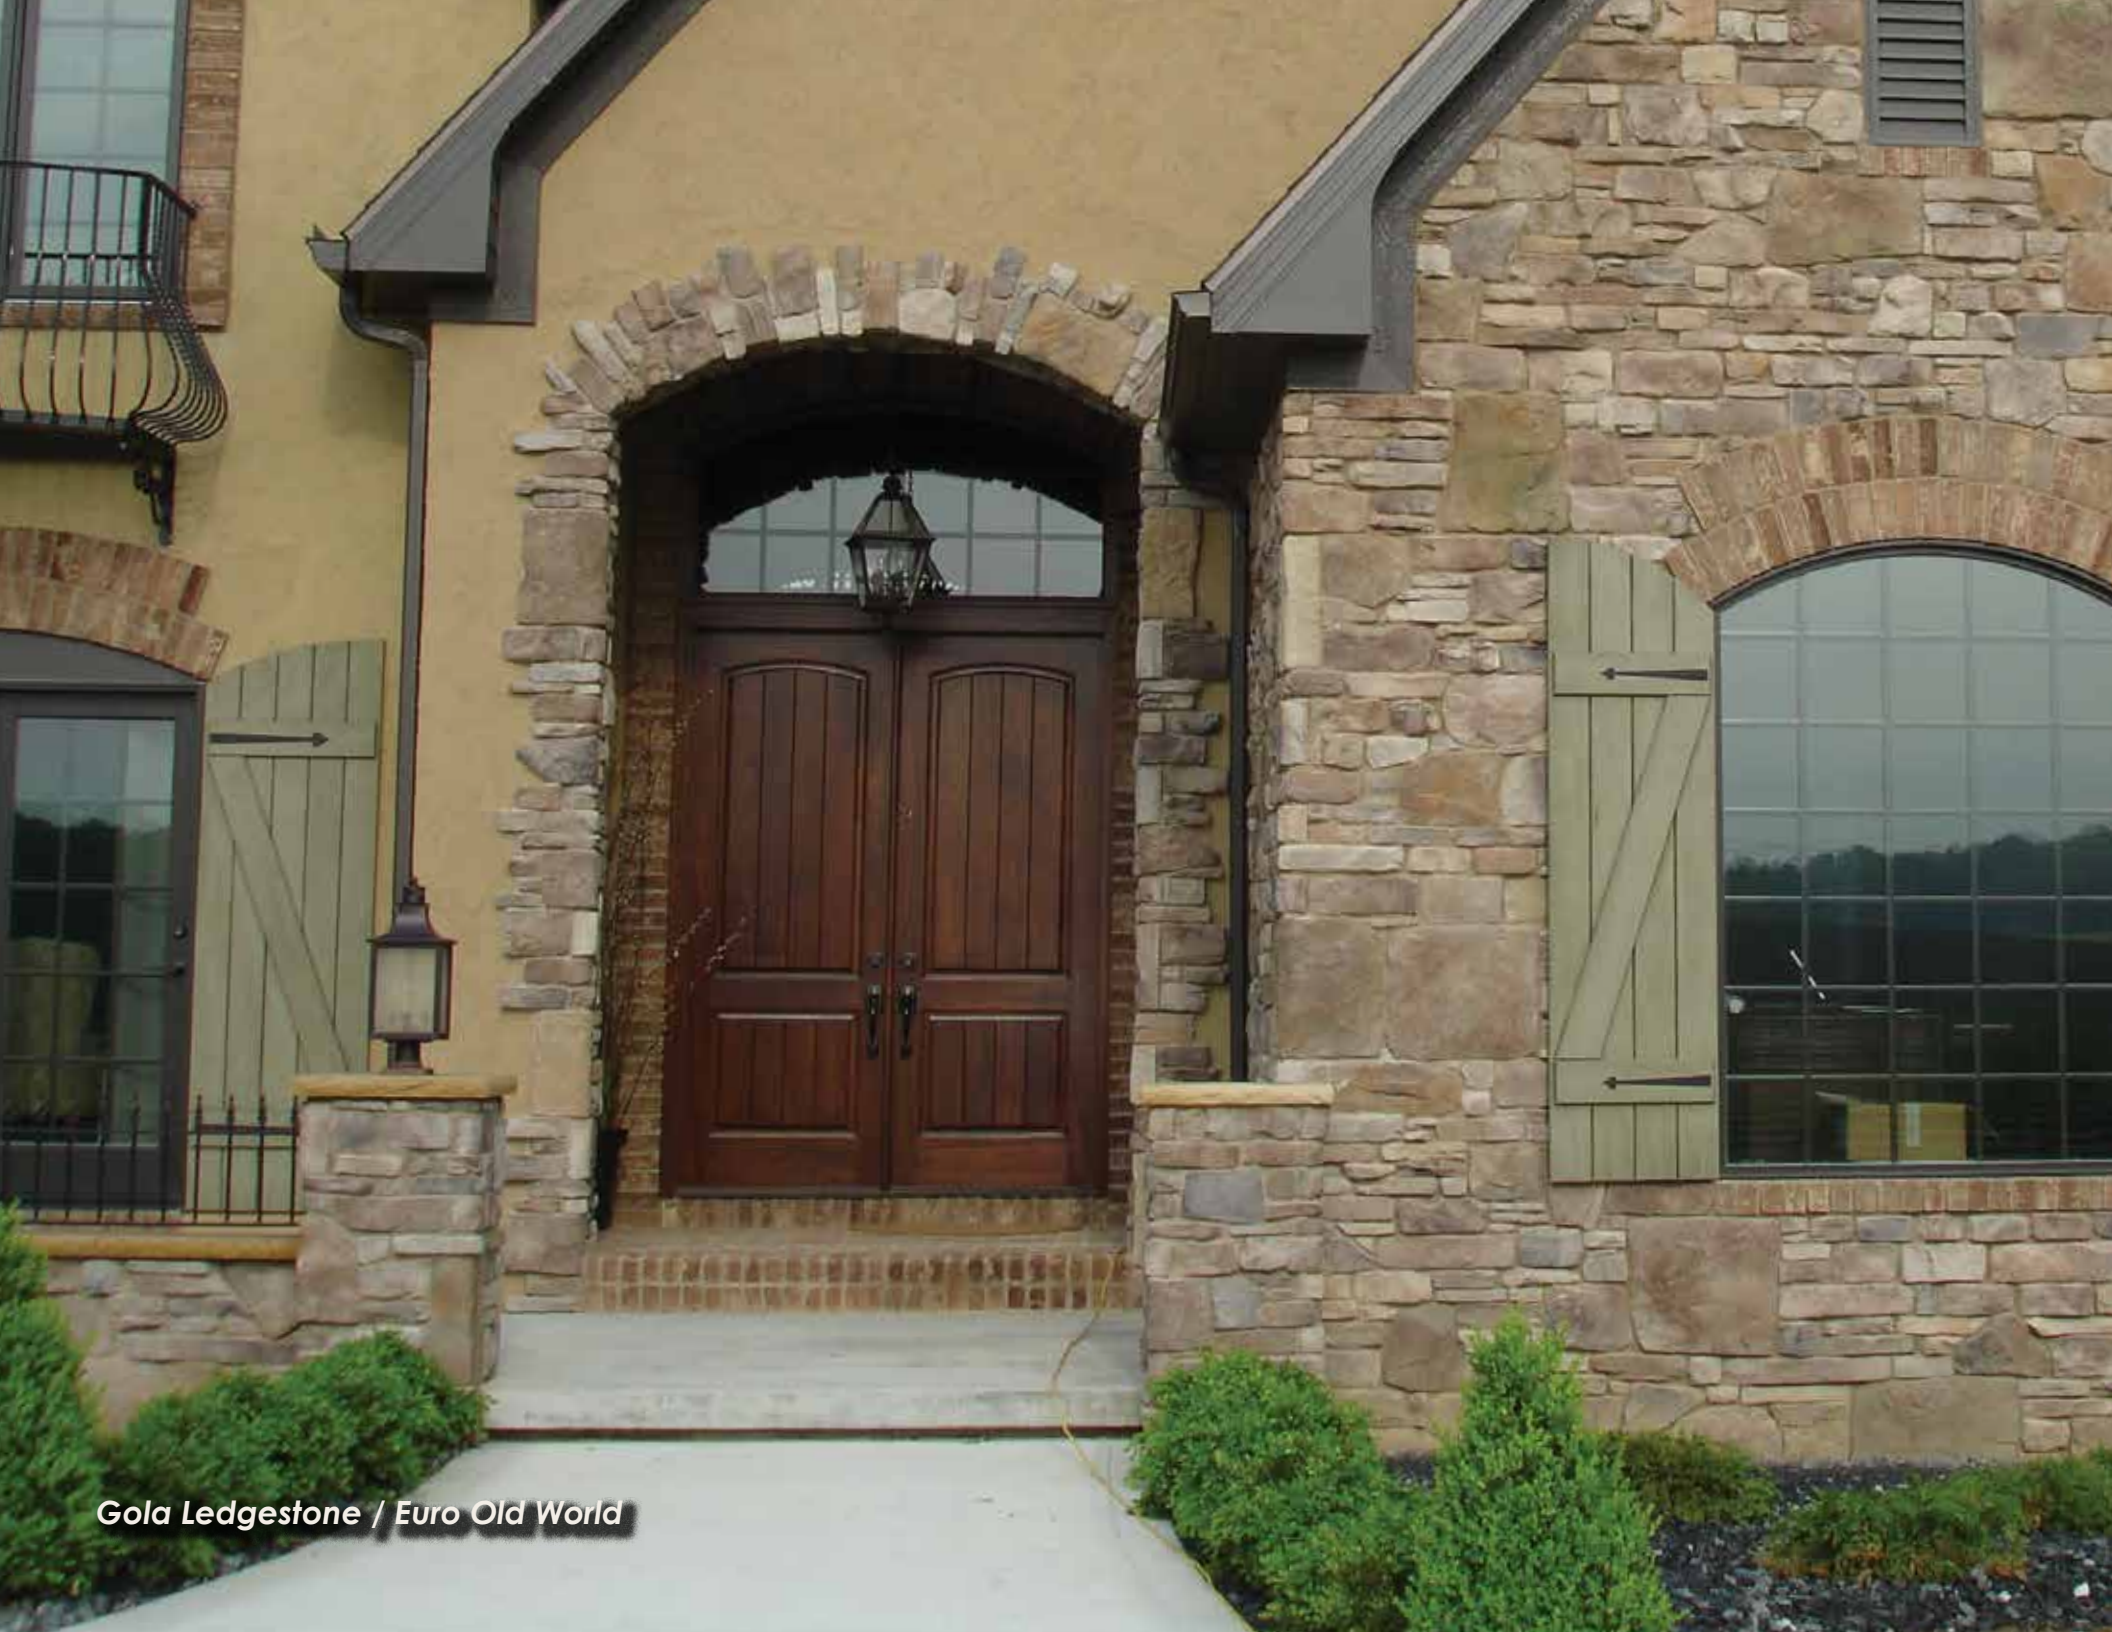

*Left: Euro Old World
Right: Gola Ledgestone*

Gola Ledgerstone / Euro Old World

Bolzano Blend

Monte LedgeStone

*Left: Bianco Blend
Right: Bolzano Blend*

Like natural ledgestone found in the hills of Tennessee, our Ledgestone has stunning character. A rough dimensional surface of varying heights and depths creates contrasting shadows that enhance the beauty of this versatile stone. Easily installed, our unique 1" to 6" in height and 6" to 18" in length pieces stack neatly together creating a uniformed appearance.